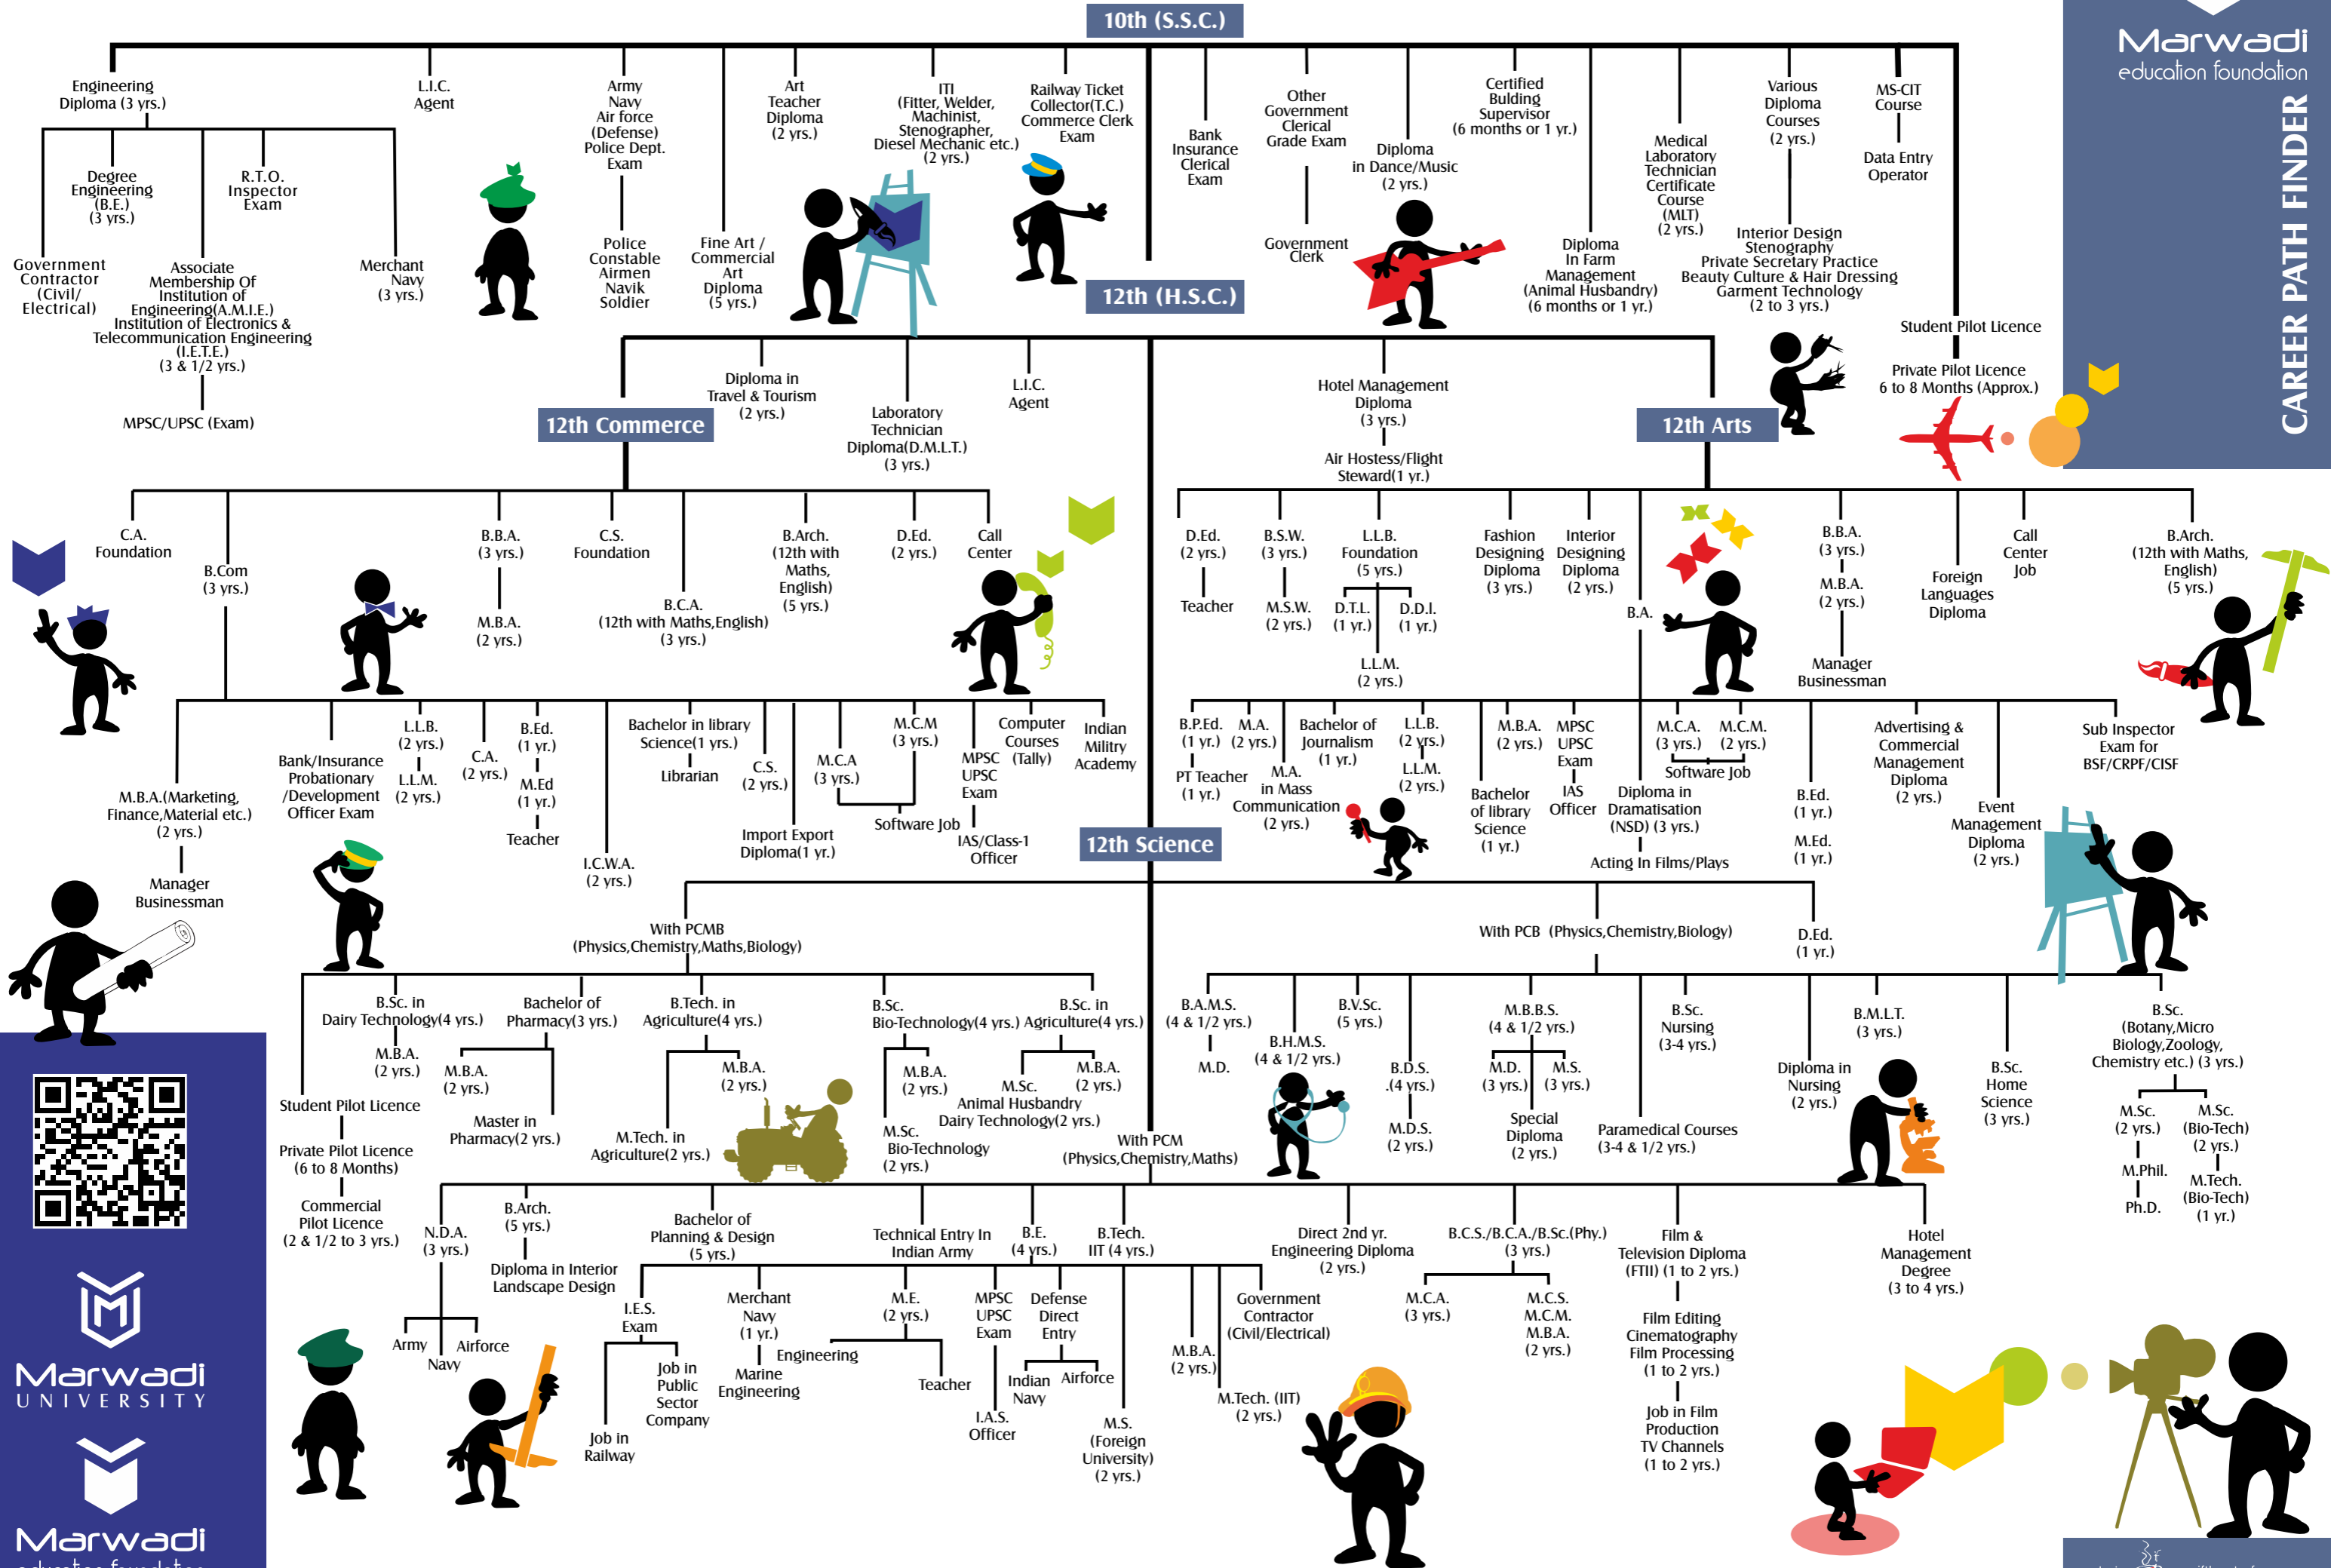

CAREER PATH FINDER

Marwadi
education foundation

CAREER PATH FINDER

Marwadi
UNIVERSITY

Marwadi
education foundation

MEFGI

A Bird's Eye View

22°22'3" N; 70°47'49" E

Land: 25 Acres
Infrastructure: 8 Buildings
Students: 6,500+
Faculty: 500+
WiFi Campus
Admin Staff: 150+
Cloud Campus
Space: 10,00,000 Sq.ft.
Investment: 220+ crores

Morbi

Rajkot Morbi Highway

Rajkot

Legend

- 1 Campus Entrance
- 2 Staff Parking
- 3 Bus Parking
- 4 Research Center, TIPO & Multiutility Center
- 5 Main Academic Building
- 6 Faculty Mess
- 7 Workshop
- 8 Boys Hostel
- 9 Artificial Lake & Jogging Track
- 10 Girls Hostel
- 11 Boys Hostel
- 12 Canteen
- 13 Cricket Ground
- 14 Basketball Court
- 15 Tennis Court
- 16 Football Ground
- 17 Amphitheater